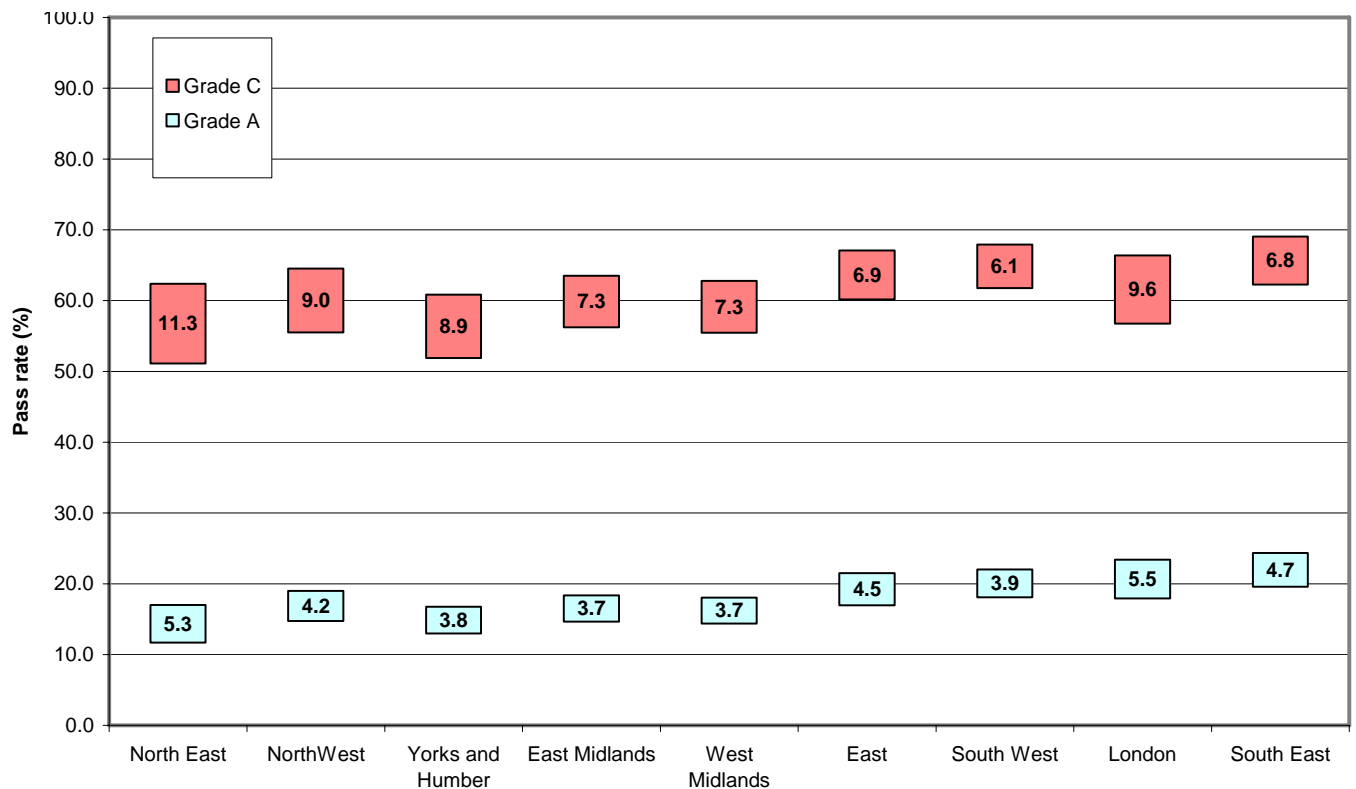

Improvements at Grades A and C by centre type, 2002 to 2008

Improvements at Grades A and C by region, 2002 to 2008

Improvements in GCSE pass rates at Grade C by English region and centre type, 2002 - 2008

Improvements in GCSE pass rates at Grade A by English region and centre type, 2002 - 2008