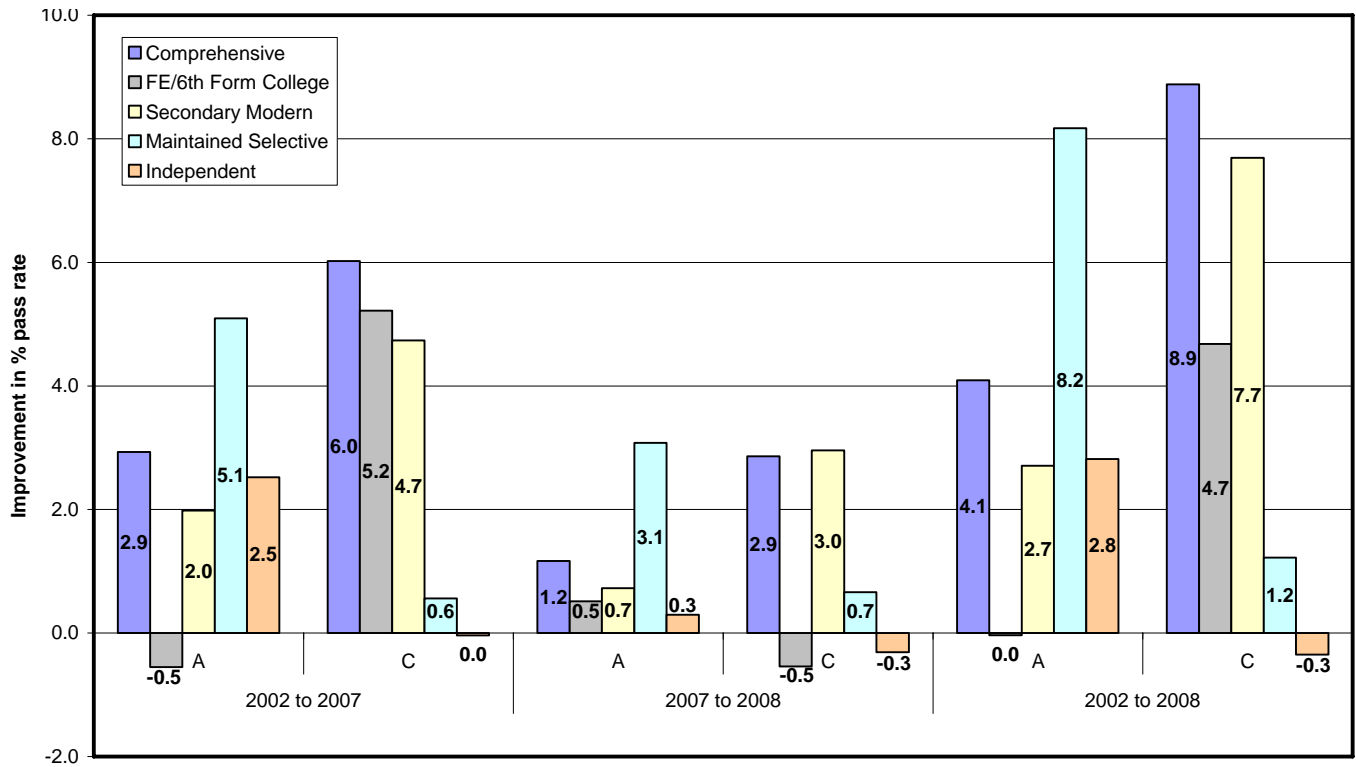

Improvements at Grades A and C by centre type, 2002 to 2008

Improvements at Grades A and C by region, 2002 to 2008

Improvements in GCSE pass rates at Grade C by English region and centre type, 2002 - 2008

Improvements in GCSE pass rates at Grade A by English region and centre type, 2002 - 2008