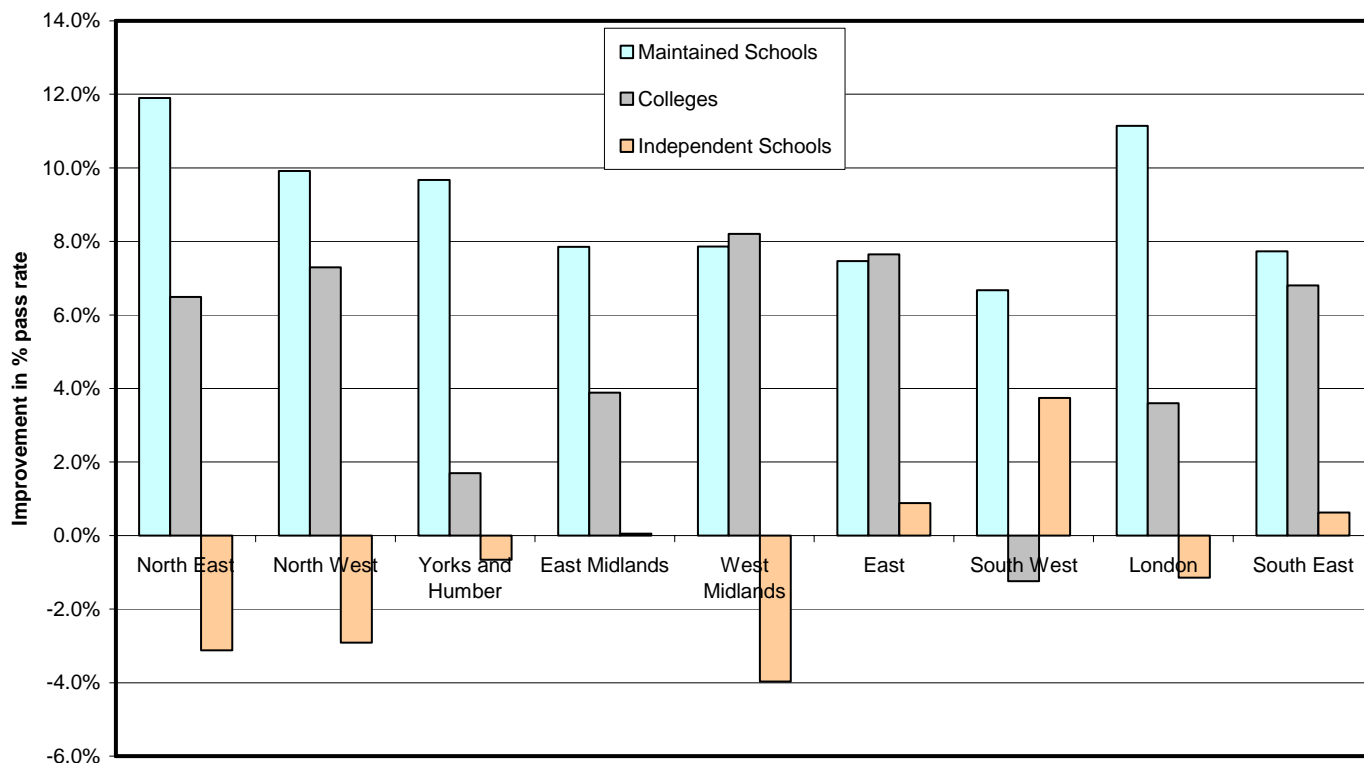

Improvements at Grades A and C by centre type, 2002 to 2008

Improvements at Grades A and C by region, 2002 to 2008

Improvements in GCSE pass rates at Grade C by English region and centre type, 2002 - 2008

Improvements in GCSE pass rates at Grade A by English region and centre type, 2002 - 2008