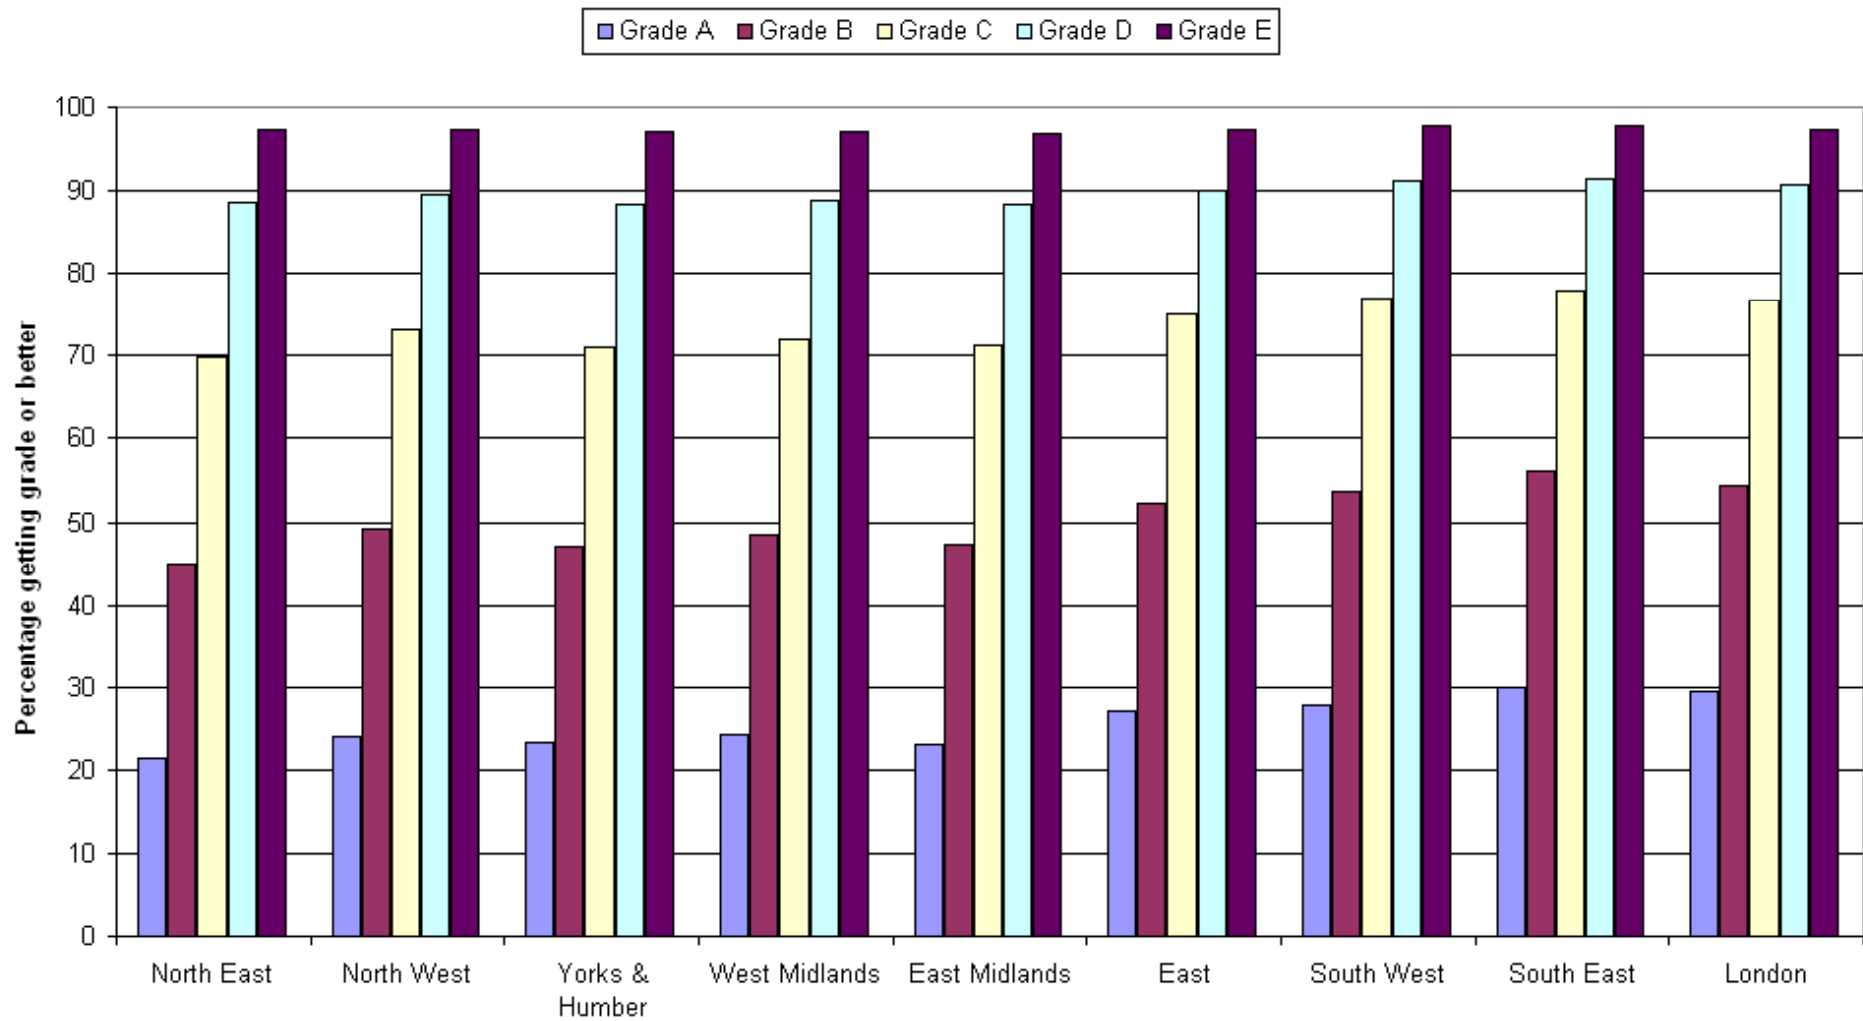

RESULTS 2009

GCE, Applied GCE, AEA

Improvements at Grades A and E, 2002 to 2009, by Region

2009 A-level results by region

Improvements at Grades A and E, 2002 to 2009, by school/college type

2009 A-level results by school/college type

Differences in A-level subject choices by major region

Differences between A-level subject choices by school/college type

Differences between Boys and Girls' A-level subject choices