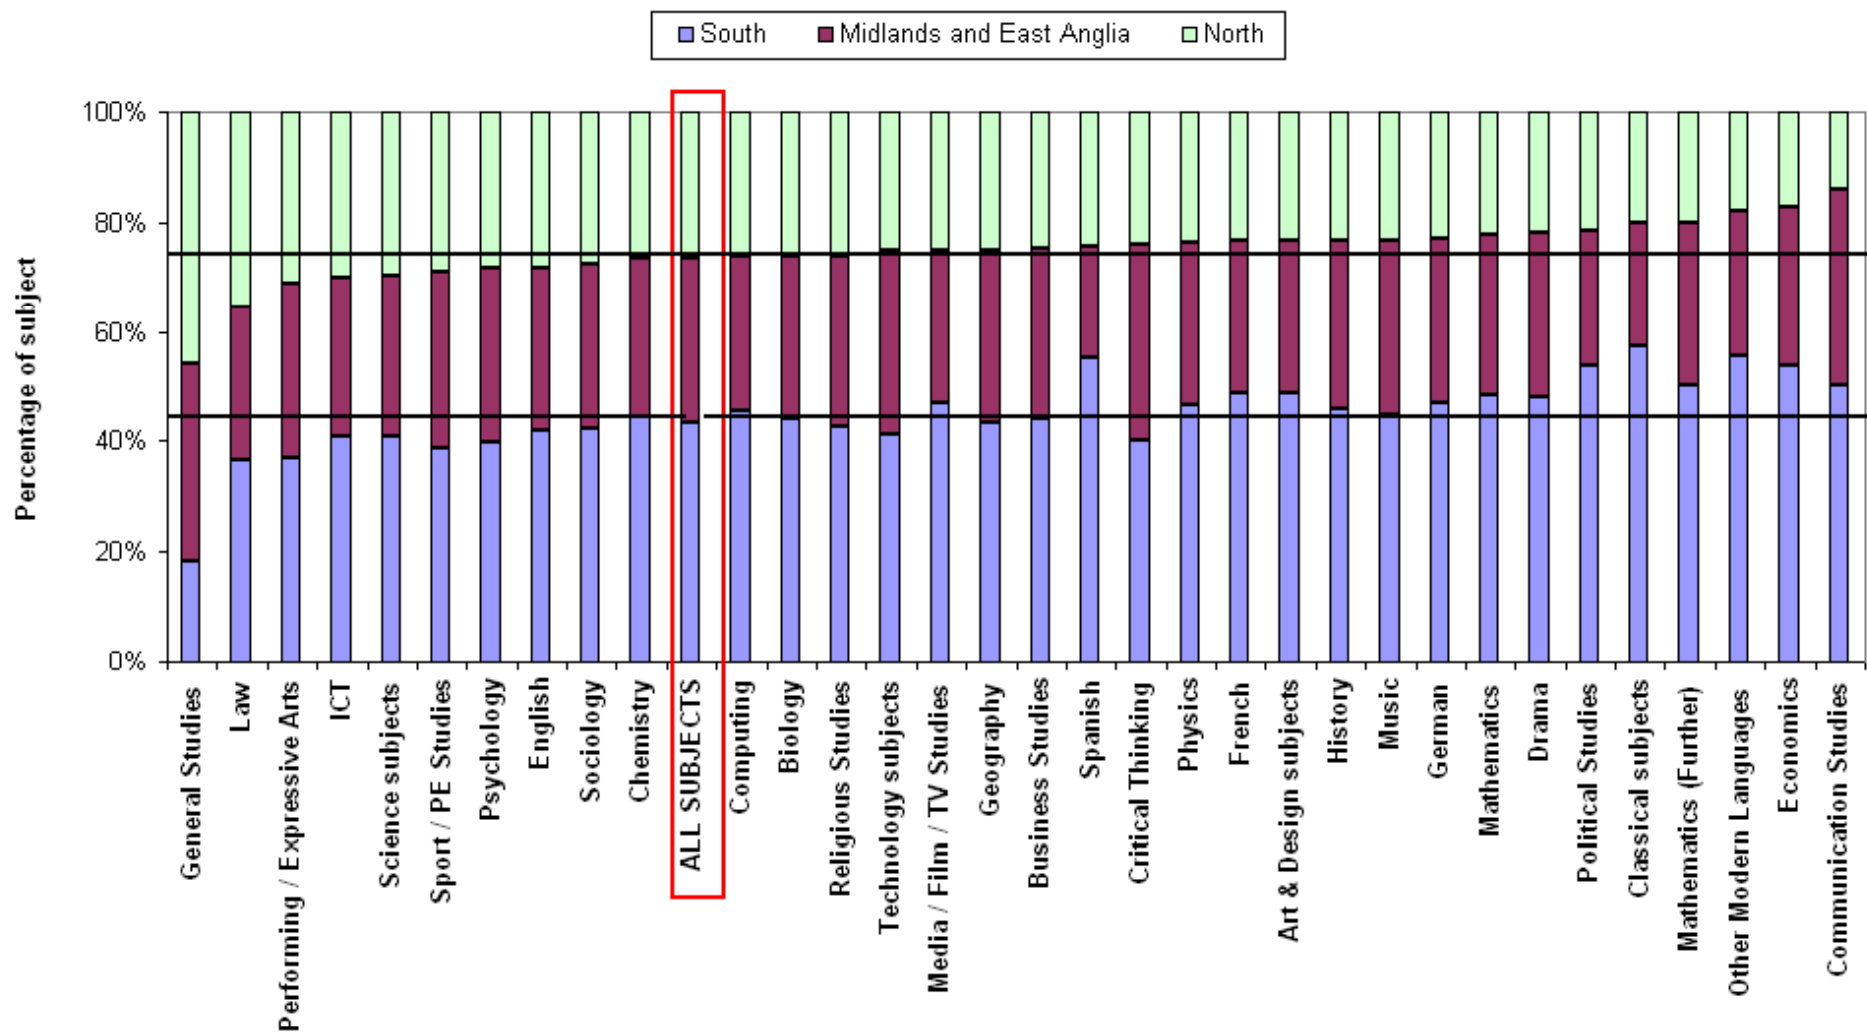

RESULTS 2009

GCE, Applied GCE, AEA

Improvements at Grades A and E, 2002 to 2009, by Region

2009 A-level results by region

Improvements at Grades A and E, 2002 to 2009, by school/college type

2009 A-level results by school/college type

Differences in A-level subject choices by major region

Differences between A-level subject choices by school/college type

Differences between Boys and Girls' A-level subject choices