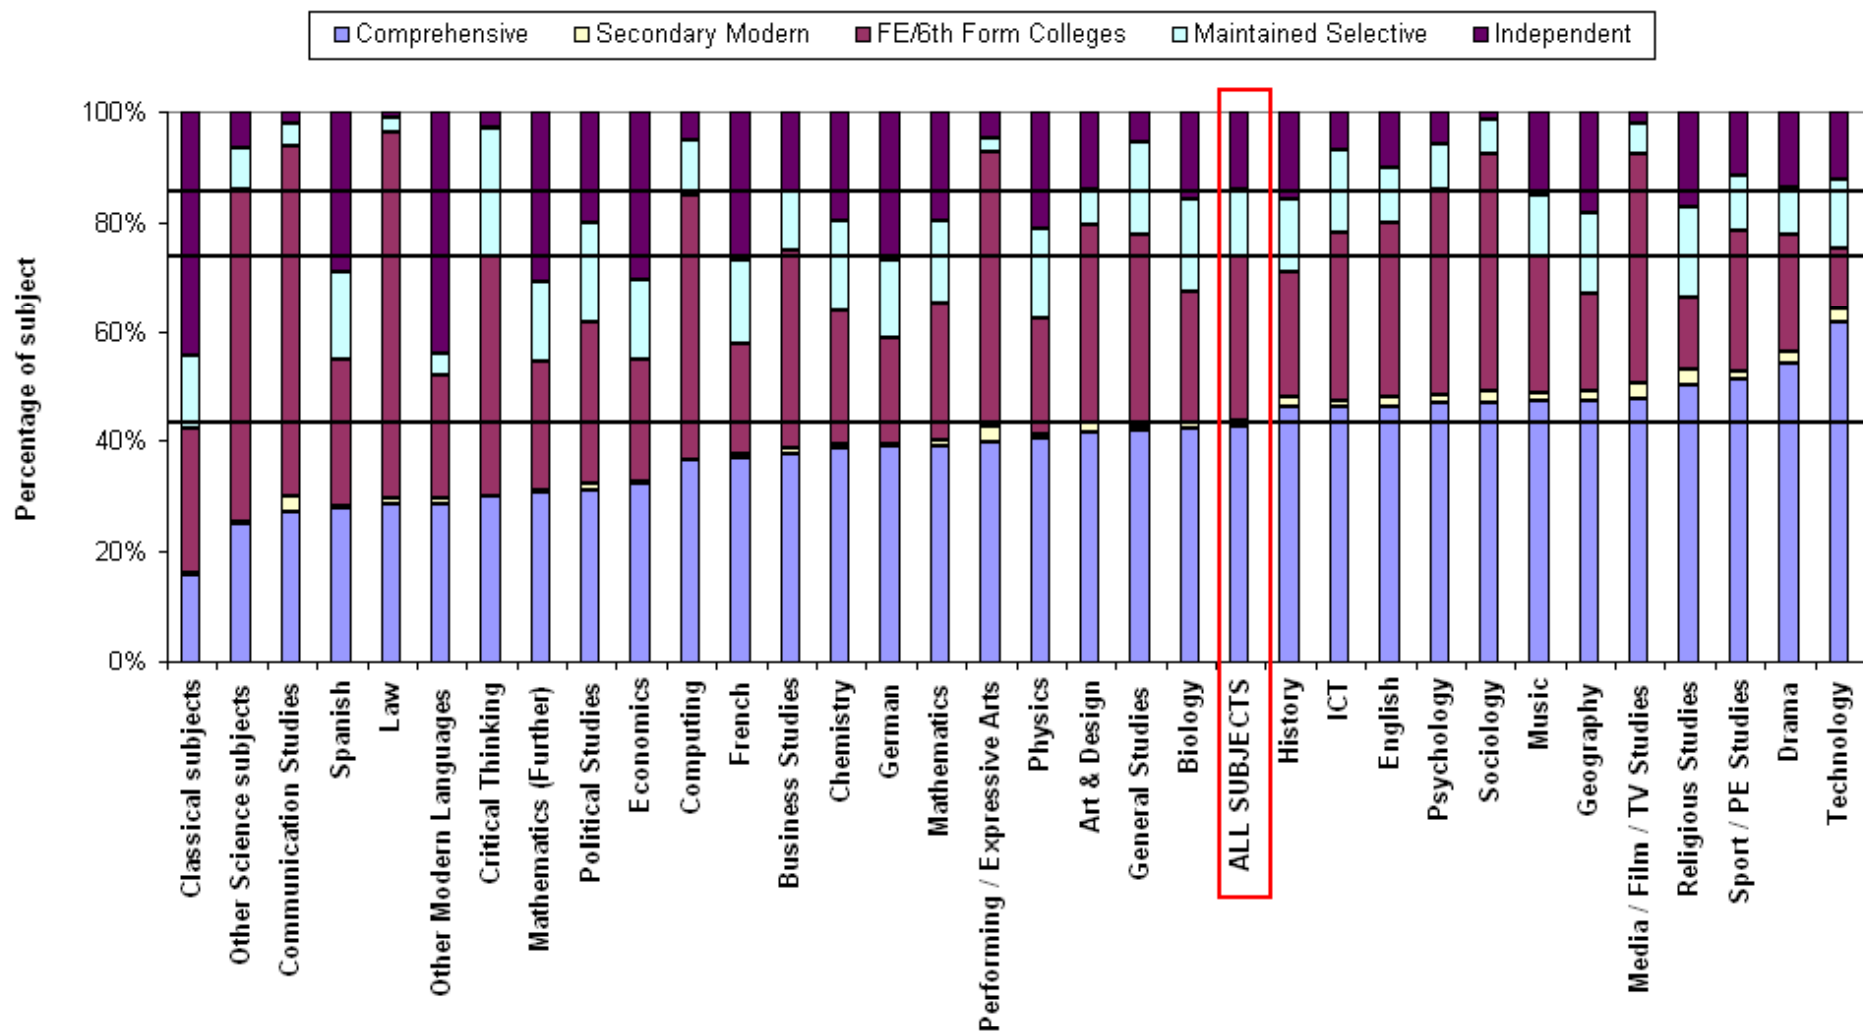

RESULTS 2009

GCE, Applied GCE, AEA

Improvements at Grades A and E, 2002 to 2009, by Region

2009 A-level results by region

Improvements at Grades A and E, 2002 to 2009, by school/college type

2009 A-level results by school/college type

Differences in A-level subject choices by major region

Differences between A-level subject choices by school/college type

Differences between Boys and Girls' A-level subject choices