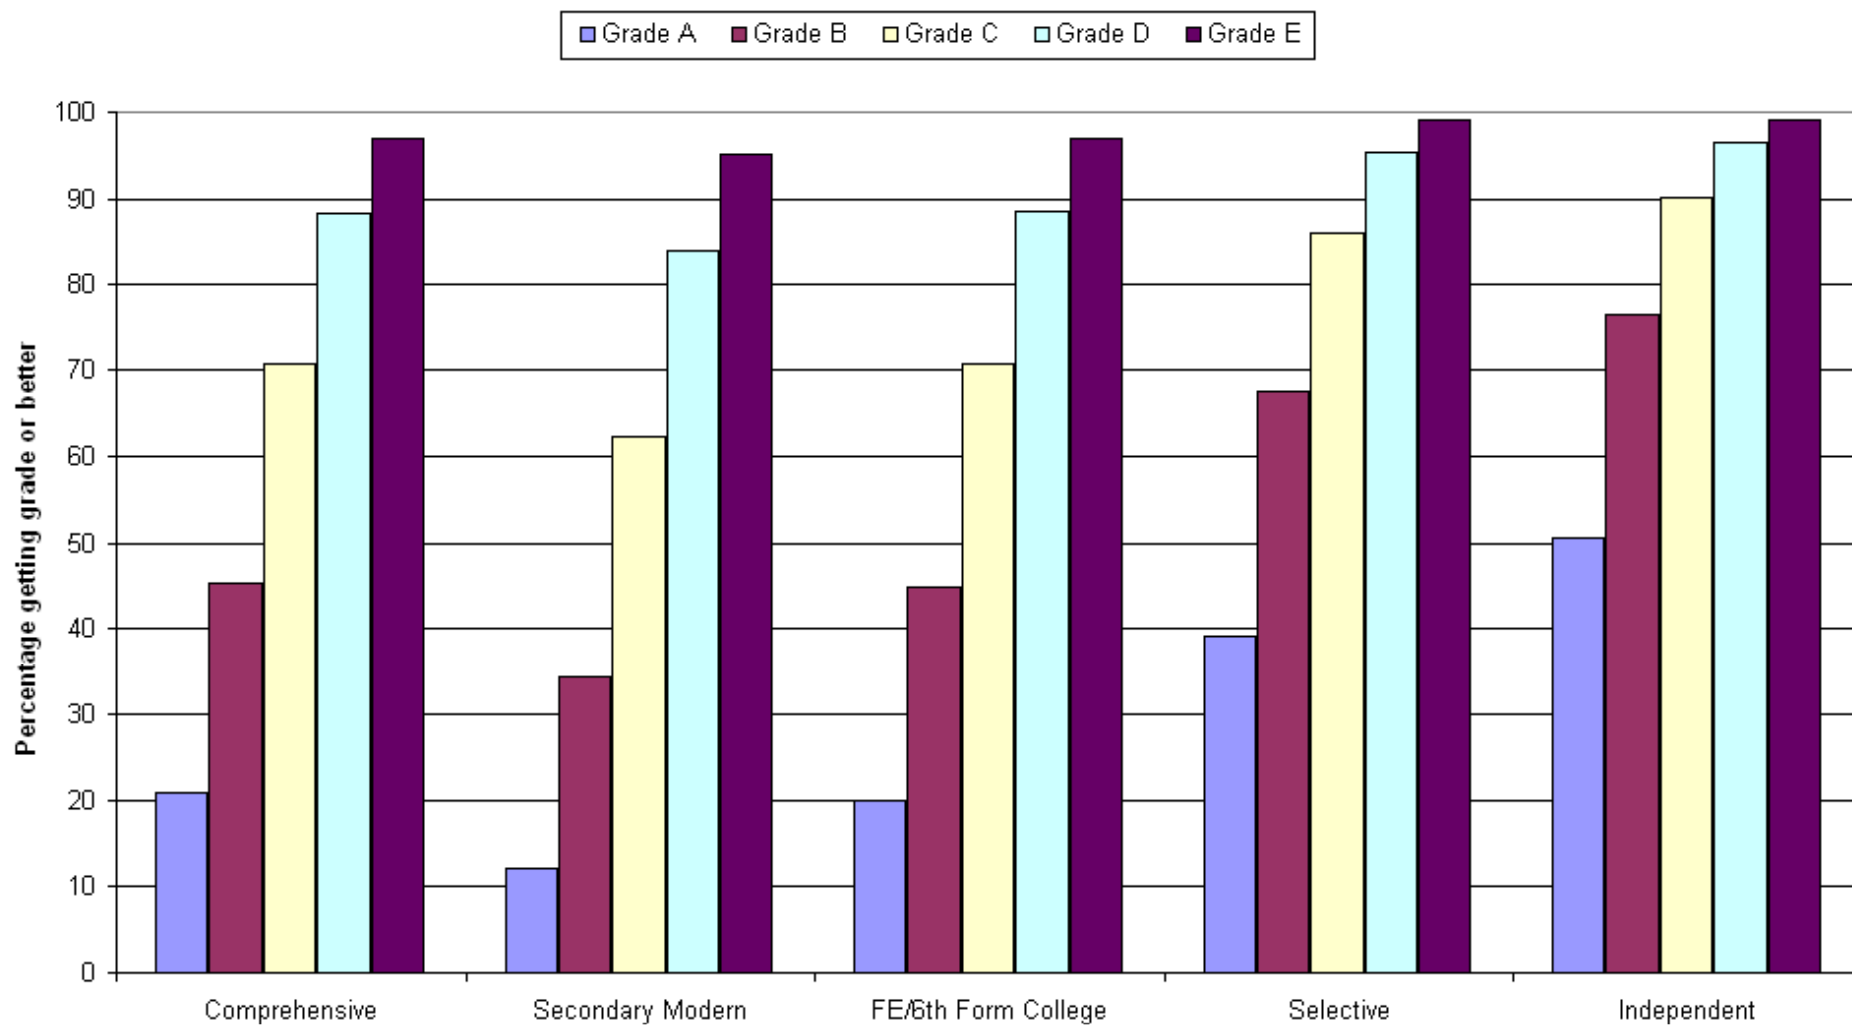

RESULTS 2009

GCE, Applied GCE, AEA

Improvements at Grades A and E, 2002 to 2009, by Region

2009 A-level results by region

Improvements at Grades A and E, 2002 to 2009, by school/college type

2009 A-level results by school/college type

Differences in A-level subject choices by major region

Differences between A-level subject choices by school/college type

Differences between Boys and Girls' A-level subject choices