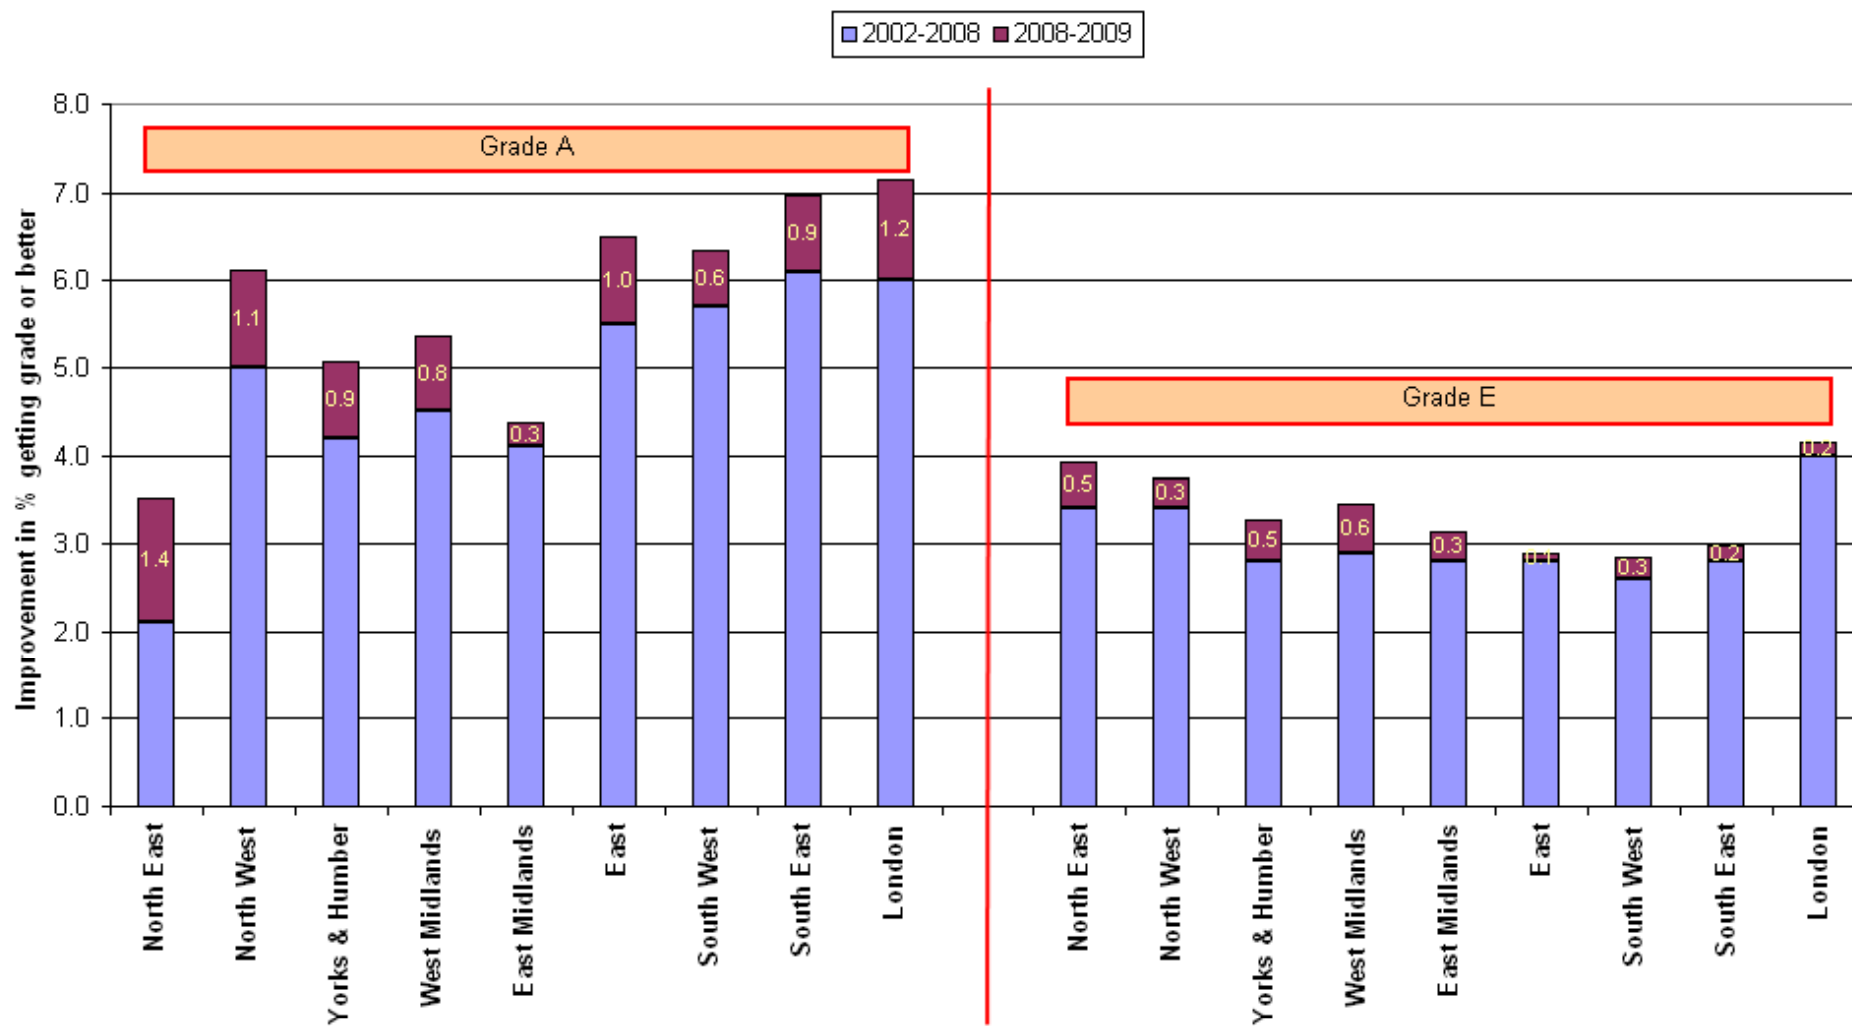

RESULTS 2009

GCE, Applied GCE, AEA

Improvements at Grades A and E, 2002 to 2009, by Region

2009 A-level results by region

Improvements at Grades A and E, 2002 to 2009, by school/college type

2009 A-level results by school/college type

Differences in A-level subject choices by major region

Differences between A-level subject choices by school/college type

Differences between Boys and Girls' A-level subject choices