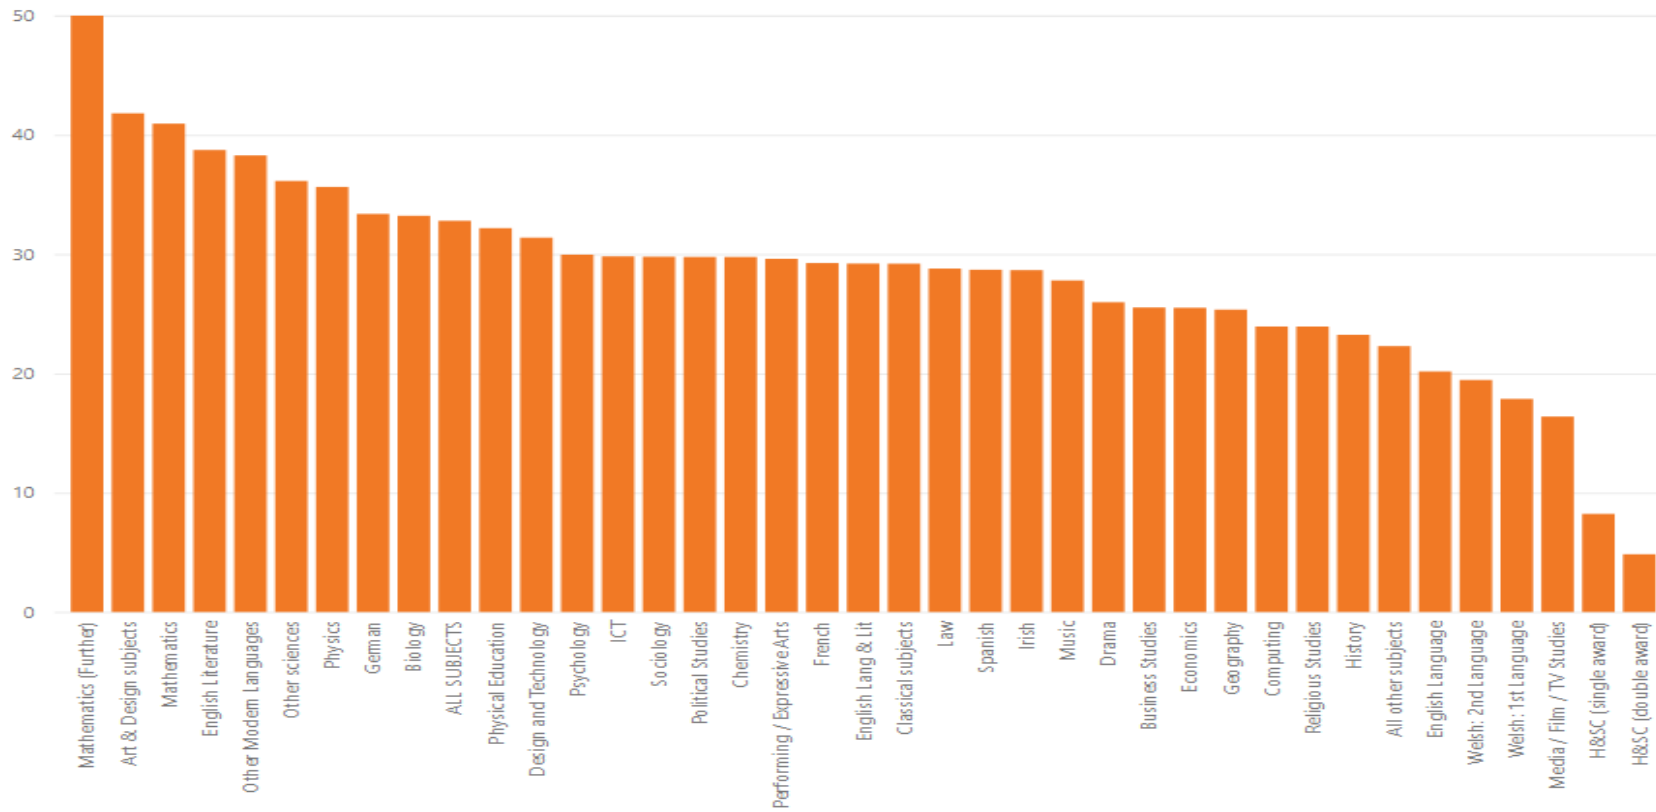

Grade A* as a percentage of grade A*/A awards A level, All UK, Summer 2023

A level results by English region Summer 2023

Region	A*	A	B	C	D	E
North East	6.4	22.0	48.5	74.0	89.9	97.6
North West	7.2	24.1	50.7	74.9	90.0	97.4
Yorkshire and the Humber	6.7	23.0	49.3	73.8	89.4	97.2
West Midlands	7.0	22.9	48.4	72.3	88.3	96.8
East Midlands	6.6	22.3	48.0	72.0	88.5	96.9
Eastern Region	8.8	26.6	52.7	75.6	90.1	97.3
South West	8.4	26.3	52.8	75.6	90.2	97.4
South East	10.4	30.3	56.9	78.0	91.1	97.5
London	10.5	30.0	55.7	76.7	90.1	96.9