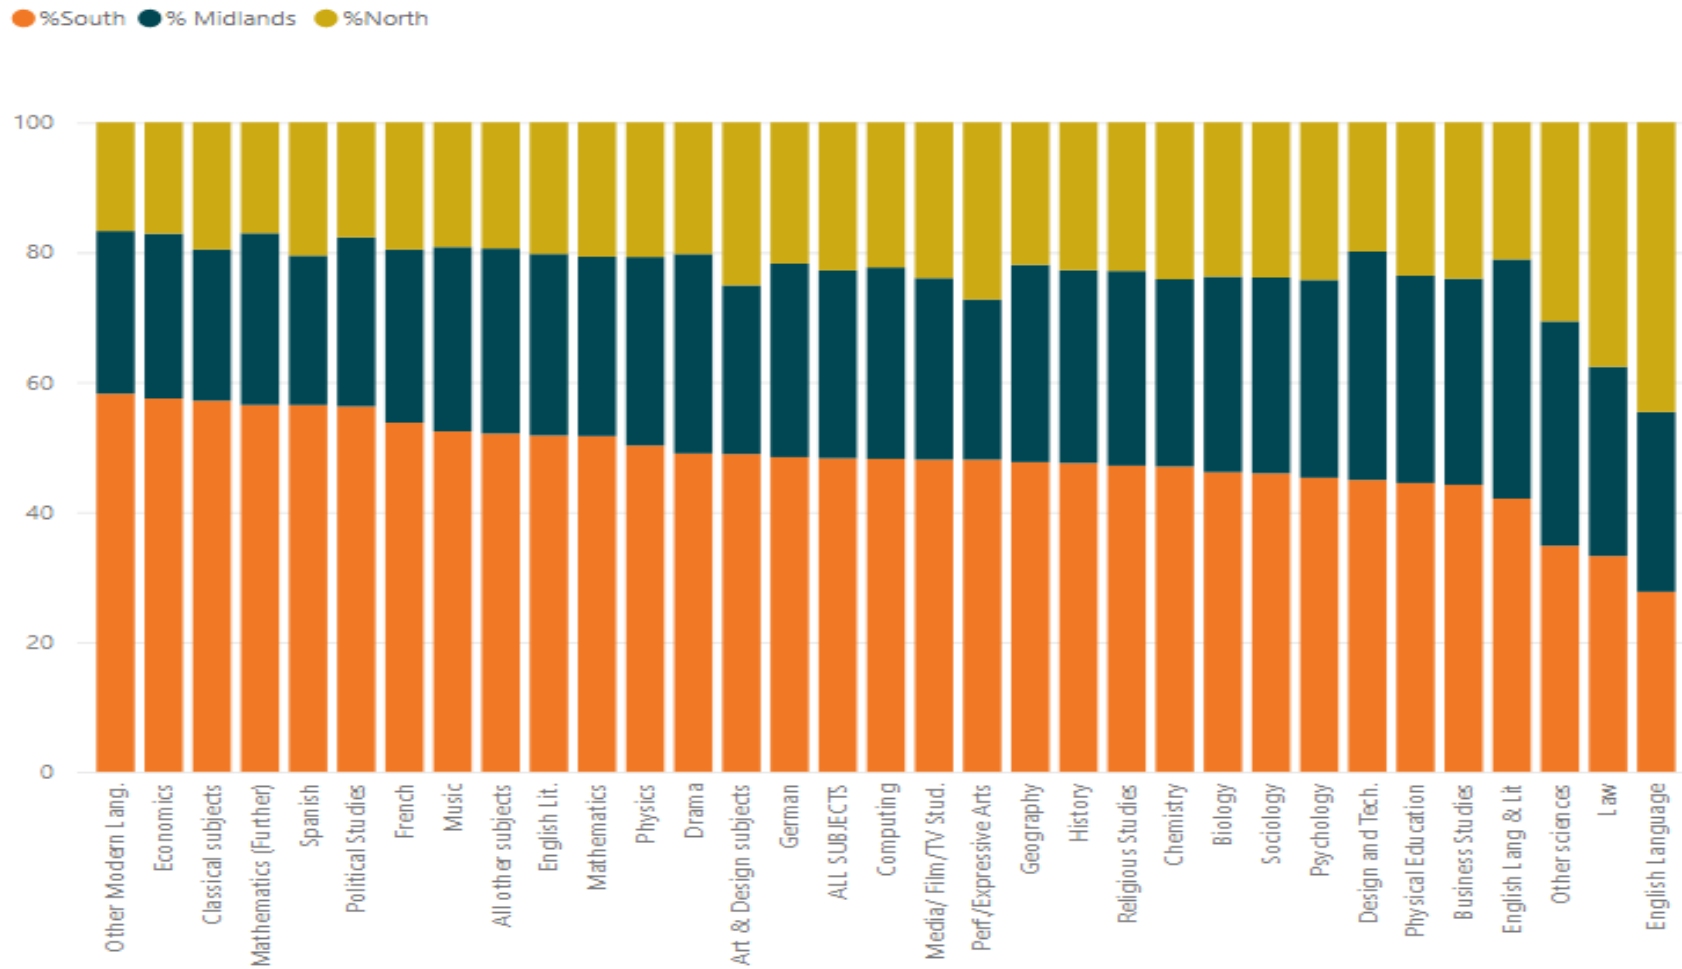

Differences in A level subject choices by major region in England Summer 2023