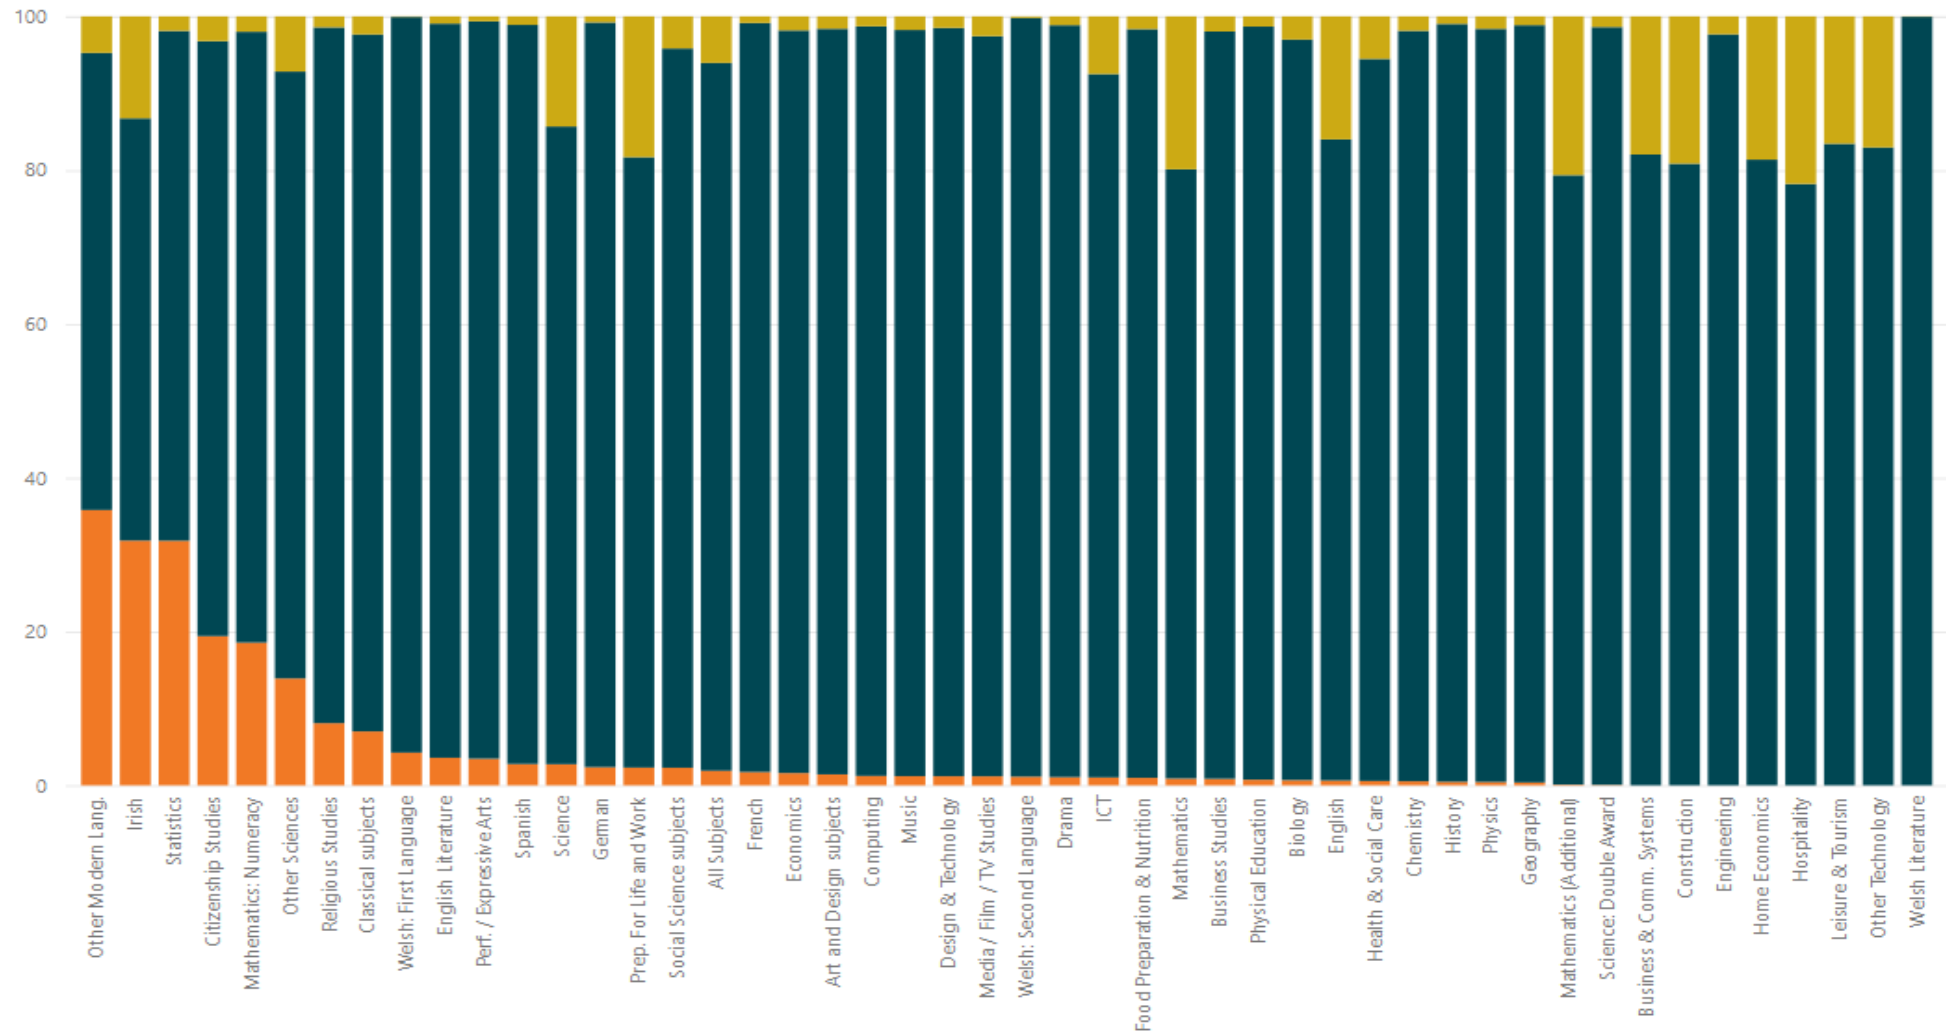

Joint Council for
Qualifications ^{CIC}

GCSE

Appendices

Summer 2023

Difference between male and female GCSE subject choices

All UK, All Ages, Summer 2023

● % Male ● % Female

Differences in GCSE subject choice by major region in England

Summer 2023

● % South ● % Midlands ● % North

Differences between GCSE subject choices by age group

All UK, All Ages, Summer 2023

15 & Under 16 17 & over

GCSE results by English Region Summer 2023

Region	7/A	4/C	1/G
North East	17.6	65.3	98.0
North West	18.6	64.8	97.6
Yorkshire and the Humber	18.2	64.4	97.4
West Midlands	18.4	63.9	97.7
East Midlands	18.5	65.8	98.1
Eastern Region	21.9	68.6	98.2
South West	20.8	69.2	98.3
South East	24.4	70.7	98.2
London	28.4	72.6	98.2

Changes at GCSE Key Grades by English Region Summer 2019-2023

Region	Grade 7/A and over			Grade 4/C and over		
	Cumulative % at grade		Change	Cumulative % at grade		Change
	2019	2023	2019-23	2019	2023	2019-23
North East	16.4	17.6	1.2	63.8	65.3	1.5
North West	18.6	18.6	0.0	64.9	64.8	-0.1
Yorkshire and the Humber	17.8	18.2	0.4	64.1	64.4	0.3
West Midlands	18.1	18.4	0.3	63.8	63.9	0.1
East Midlands	18.3	18.5	0.2	65.8	65.8	0.0
Eastern Region	20.5	21.9	1.4	67.1	68.6	1.5
South West	20.4	20.8	0.4	68.3	69.2	0.9
South East	23.5	24.4	0.9	70.2	70.7	0.5
London	25.7	28.4	2.7	70.6	72.6	2.0