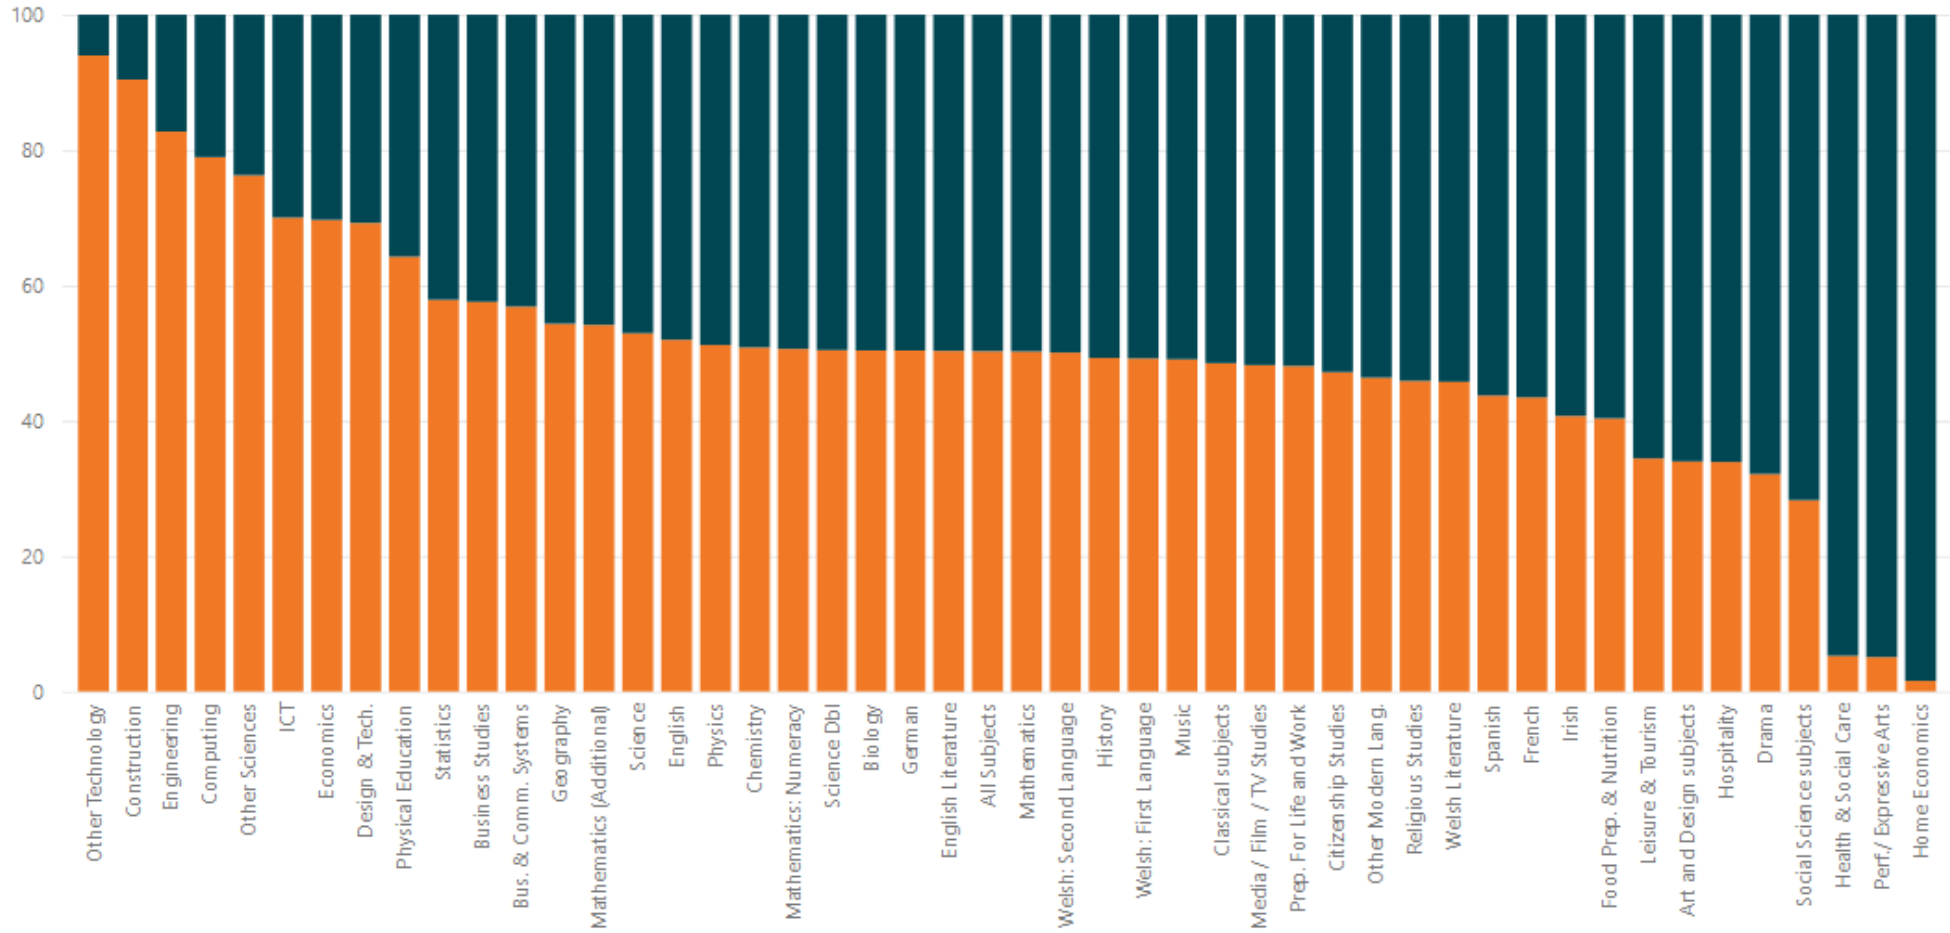

Joint Council for
Qualifications ^{CIC}

GCSE

Appendices

Summer 2023

Difference between male and female GCSE subject choices

All UK, All Ages, Summer 2023

● % Male ● % Female

Differences in GCSE subject choice by major region in England

Summer 2023

● % South ● % Midlands ● % North

Differences between GCSE subject choices by age group

All UK, All Ages, Summer 2023

15 & Under 16 17 & over

GCSE results by English Region Summer 2023

Region	7/A	4/C	1/G
North East	17.6	65.3	98.0
North West	18.6	64.8	97.6
Yorkshire and the Humber	18.2	64.4	97.4
West Midlands	18.4	63.9	97.7
East Midlands	18.5	65.8	98.1
Eastern Region	21.9	68.6	98.2
South West	20.8	69.2	98.3
South East	24.4	70.7	98.2
London	28.4	72.6	98.2

Changes at GCSE Key Grades by English Region Summer 2019-2023

Region	Grade 7/A and over			Grade 4/C and over		
	Cumulative % at grade		Change	Cumulative % at grade		Change
	2019	2023	2019-23	2019	2023	2019-23
North East	16.4	17.6	1.2	63.8	65.3	1.5
North West	18.6	18.6	0.0	64.9	64.8	-0.1
Yorkshire and the Humber	17.8	18.2	0.4	64.1	64.4	0.3
West Midlands	18.1	18.4	0.3	63.8	63.9	0.1
East Midlands	18.3	18.5	0.2	65.8	65.8	0.0
Eastern Region	20.5	21.9	1.4	67.1	68.6	1.5
South West	20.4	20.8	0.4	68.3	69.2	0.9
South East	23.5	24.4	0.9	70.2	70.7	0.5
London	25.7	28.4	2.7	70.6	72.6	2.0