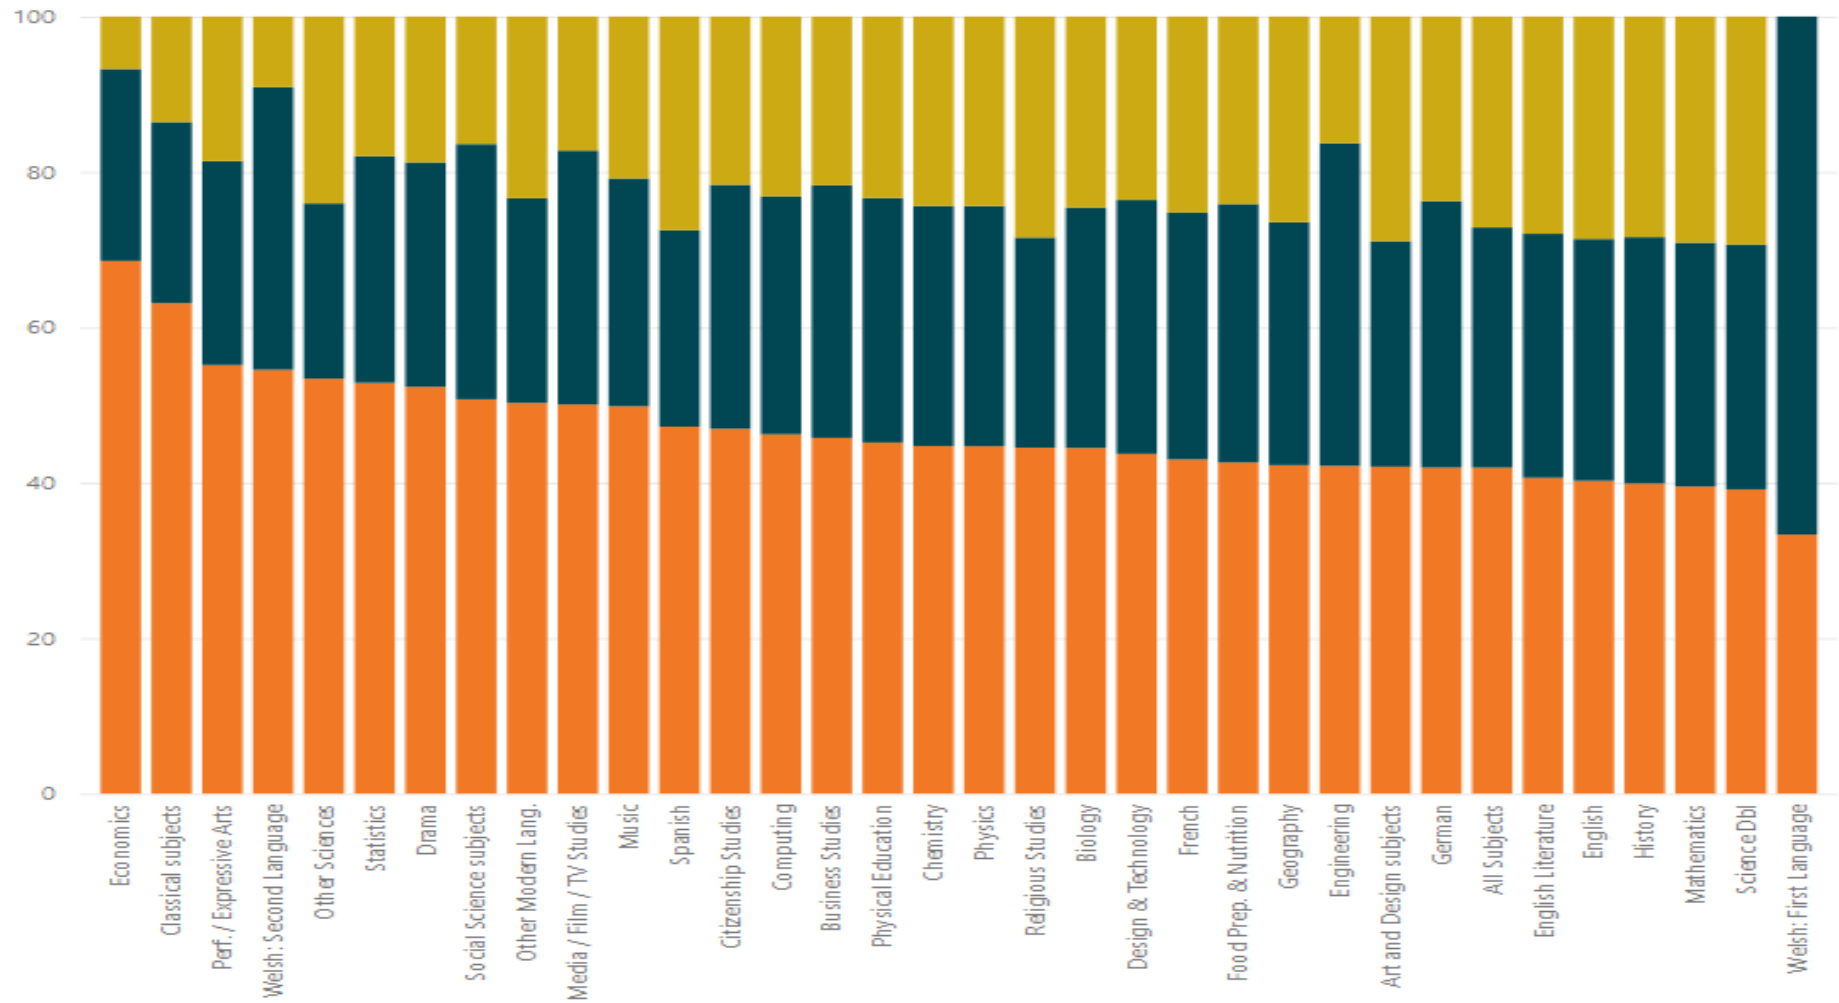

Joint Council for
Qualifications ^{CIC}

GCSE

Appendices

Summer 2023

Difference between male and female GCSE subject choices

All UK, All Ages, Summer 2023

● % Male ● % Female

Differences in GCSE subject choice by major region in England

Summer 2023

● % South ● % Midlands ● % North

Differences between GCSE subject choices by age group

All UK, All Ages, Summer 2023

15 & Under 16 17 & over

GCSE results by English Region Summer 2023

Region	7/A	4/C	1/G
North East	17.6	65.3	98.0
North West	18.6	64.8	97.6
Yorkshire and the Humber	18.2	64.4	97.4
West Midlands	18.4	63.9	97.7
East Midlands	18.5	65.8	98.1
Eastern Region	21.9	68.6	98.2
South West	20.8	69.2	98.3
South East	24.4	70.7	98.2
London	28.4	72.6	98.2

Changes at GCSE Key Grades by English Region Summer 2019-2023

Region	Grade 7/A and over			Grade 4/C and over		
	Cumulative % at grade		Change	Cumulative % at grade		Change
	2019	2023	2019-23	2019	2023	2019-23
North East	16.4	17.6	1.2	63.8	65.3	1.5
North West	18.6	18.6	0.0	64.9	64.8	-0.1
Yorkshire and the Humber	17.8	18.2	0.4	64.1	64.4	0.3
West Midlands	18.1	18.4	0.3	63.8	63.9	0.1
East Midlands	18.3	18.5	0.2	65.8	65.8	0.0
Eastern Region	20.5	21.9	1.4	67.1	68.6	1.5
South West	20.4	20.8	0.4	68.3	69.2	0.9
South East	23.5	24.4	0.9	70.2	70.7	0.5
London	25.7	28.4	2.7	70.6	72.6	2.0