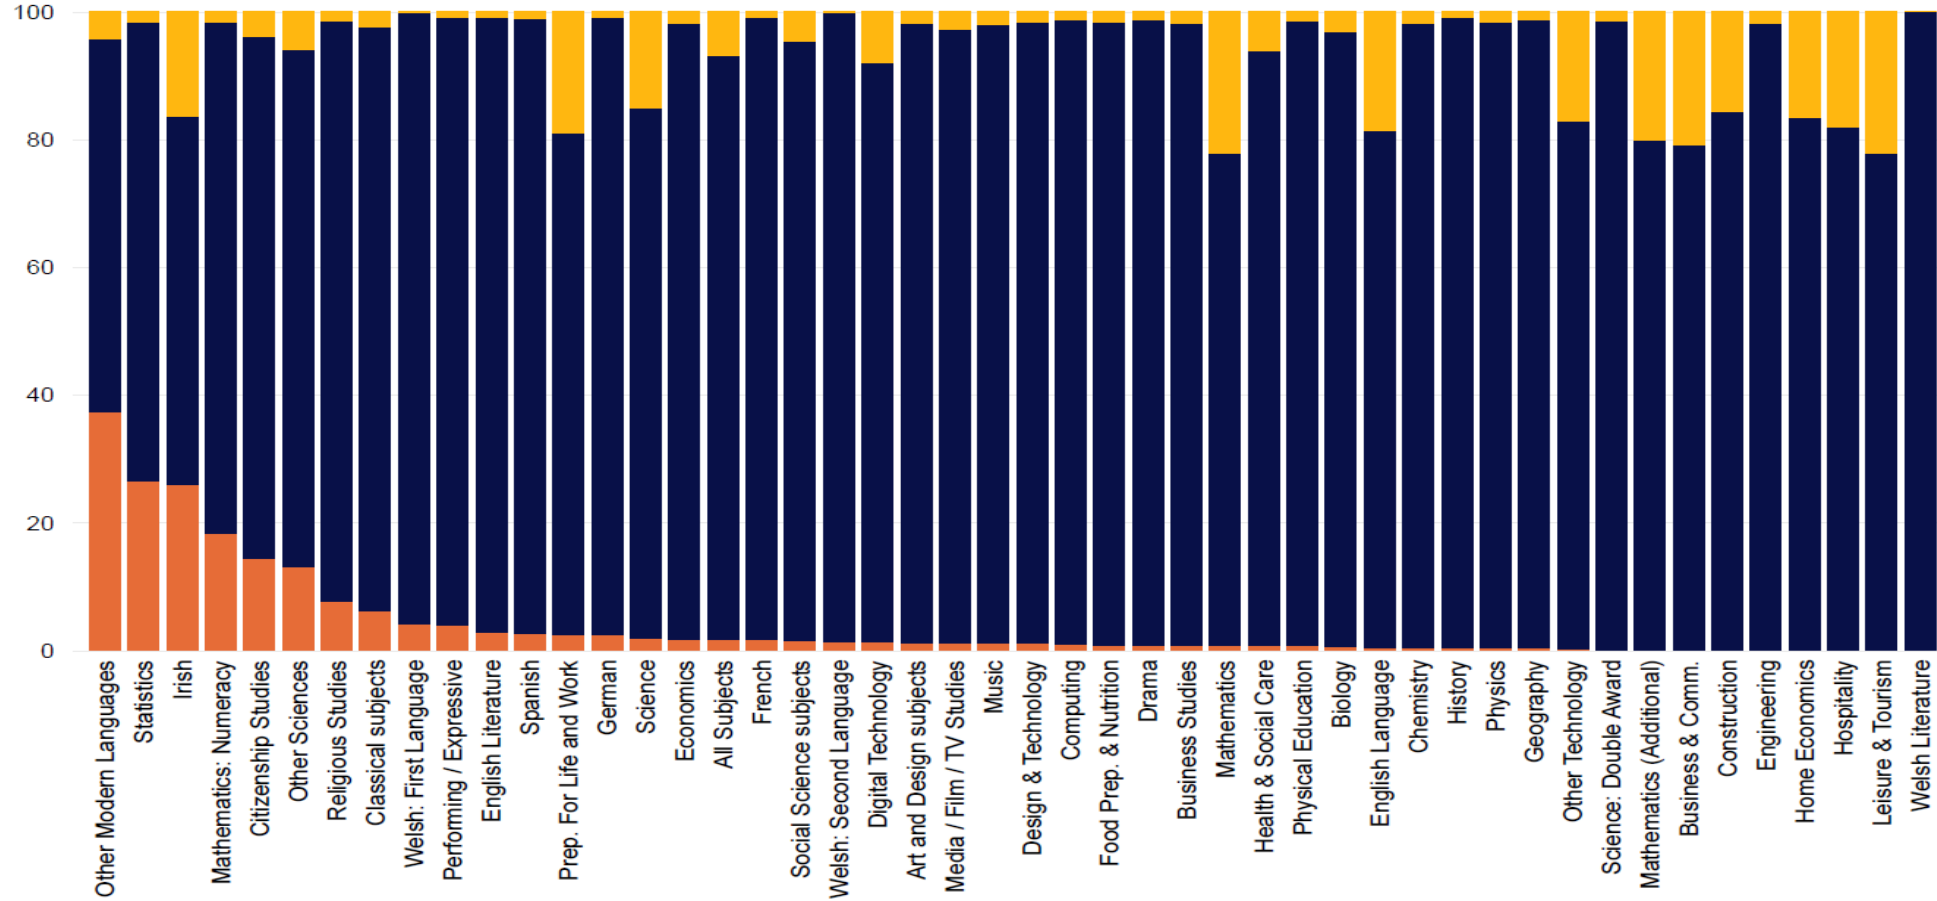

Joint Council for
Qualifications^{CIC}

GCSE

Appendices

Summer 2024

Difference between male and female GCSE subject choices

All UK, All Ages, Summer 2024

● Male ● Female

Differences in GCSE subject choice by major region in England Summer 2024

Differences between GCSE subject choices by age group

All UK, All Ages, Summer 2024

● 15 and under ● 16 ● 17 and over

GCSE results by English region summer 2024

Region	A/7	C/4	G/1
North East	17.8	65.2	98.1
North West	18.6	64.2	97.6
Yorkshire and Humber	18.3	63.9	97.3
West Midlands	18.5	63.1	97.7
East Midlands	18.3	65.1	98.0
Eastern Region	21.4	67.9	98.2
South West	21.2	69.1	98.3
South East	24.7	70.4	98.2
London	28.5	72.5	98.3

Changes at GCSE Key Grades by English Region summer 2024

Region	A/7			C/4			G/1		
	Cumulative % at grade			Cumulative % at grade			Cumulative % at grade		
	2023	2024	Change (2024-2023)	2023	2024	Change (2024-2023)	2023	2024	Change (2024-2023)
North East	17.6	17.8	0.2	65.3	65.2	-0.1	98.0	98.1	0.1
North West	18.6	18.6	0.0	64.8	64.2	-0.6	97.6	97.6	0.0
Yorkshire and Humber	18.2	18.3	0.1	64.4	63.9	-0.5	97.4	97.3	-0.1
West Midlands	18.4	18.5	0.1	63.9	63.1	-0.8	97.7	97.7	0.0
East Midlands	18.5	18.3	-0.2	65.8	65.1	-0.7	98.1	98.0	-0.1
Eastern Region	21.9	21.4	-0.5	68.6	67.9	-0.7	98.2	98.2	0.0
South West	20.8	21.2	0.4	69.2	69.1	-0.1	98.3	98.3	0.0
South East	24.4	24.7	0.3	70.7	70.4	-0.3	98.2	98.2	0.0
London	28.4	28.5	0.1	72.6	72.5	-0.1	98.2	98.3	0.1