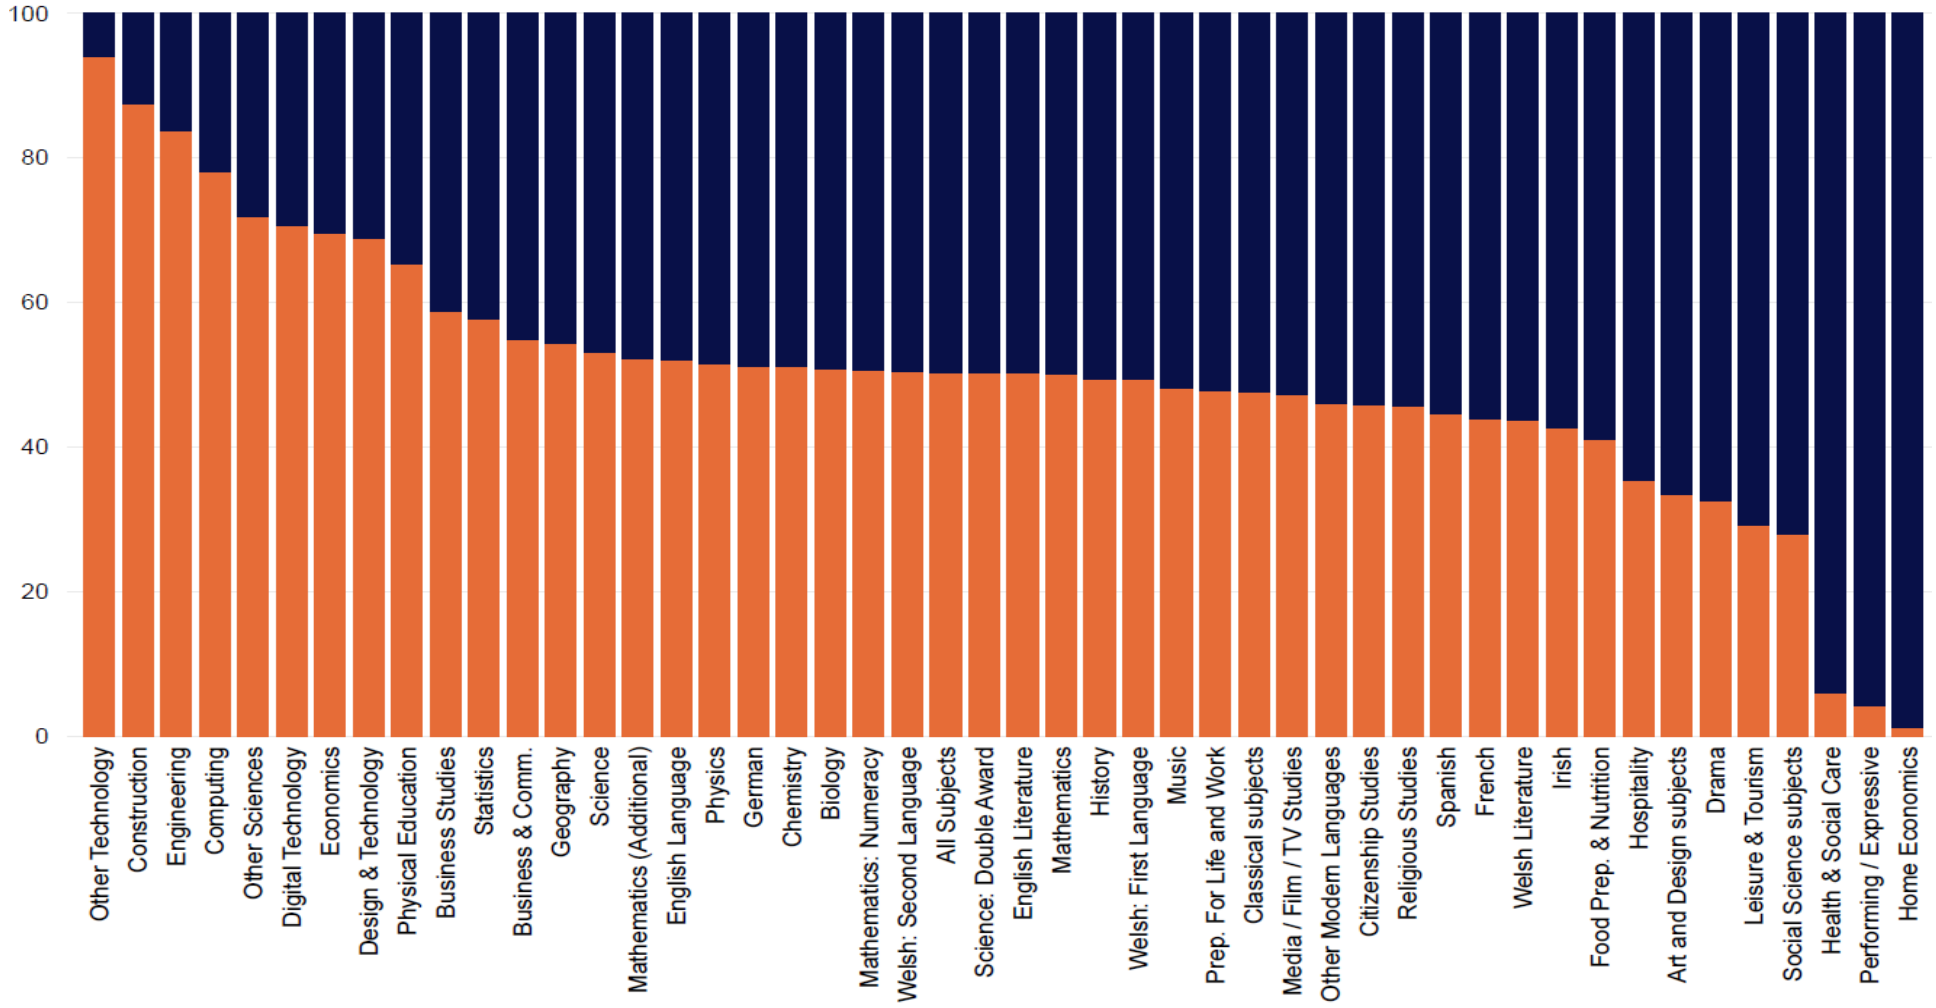

Joint Council for
Qualifications^{CIC}

GCSE

Appendices

Summer 2024

Difference between male and female GCSE subject choices

All UK, All Ages, Summer 2024

● Male ● Female

Differences in GCSE subject choice by major region in England Summer 2024

Differences between GCSE subject choices by age group

All UK, All Ages, Summer 2024

● 15 and under ● 16 ● 17 and over

GCSE results by English region summer 2024

Region	A/7	C/4	G/1
North East	17.8	65.2	98.1
North West	18.6	64.2	97.6
Yorkshire and Humber	18.3	63.9	97.3
West Midlands	18.5	63.1	97.7
East Midlands	18.3	65.1	98.0
Eastern Region	21.4	67.9	98.2
South West	21.2	69.1	98.3
South East	24.7	70.4	98.2
London	28.5	72.5	98.3

Changes at GCSE Key Grades by English Region summer 2024

Region	A/7			C/4			G/1		
	Cumulative % at grade			Cumulative % at grade			Cumulative % at grade		
	2023	2024	Change (2024-2023)	2023	2024	Change (2024-2023)	2023	2024	Change (2024-2023)
North East	17.6	17.8	0.2	65.3	65.2	-0.1	98.0	98.1	0.1
North West	18.6	18.6	0.0	64.8	64.2	-0.6	97.6	97.6	0.0
Yorkshire and Humber	18.2	18.3	0.1	64.4	63.9	-0.5	97.4	97.3	-0.1
West Midlands	18.4	18.5	0.1	63.9	63.1	-0.8	97.7	97.7	0.0
East Midlands	18.5	18.3	-0.2	65.8	65.1	-0.7	98.1	98.0	-0.1
Eastern Region	21.9	21.4	-0.5	68.6	67.9	-0.7	98.2	98.2	0.0
South West	20.8	21.2	0.4	69.2	69.1	-0.1	98.3	98.3	0.0
South East	24.4	24.7	0.3	70.7	70.4	-0.3	98.2	98.2	0.0
London	28.4	28.5	0.1	72.6	72.5	-0.1	98.2	98.3	0.1