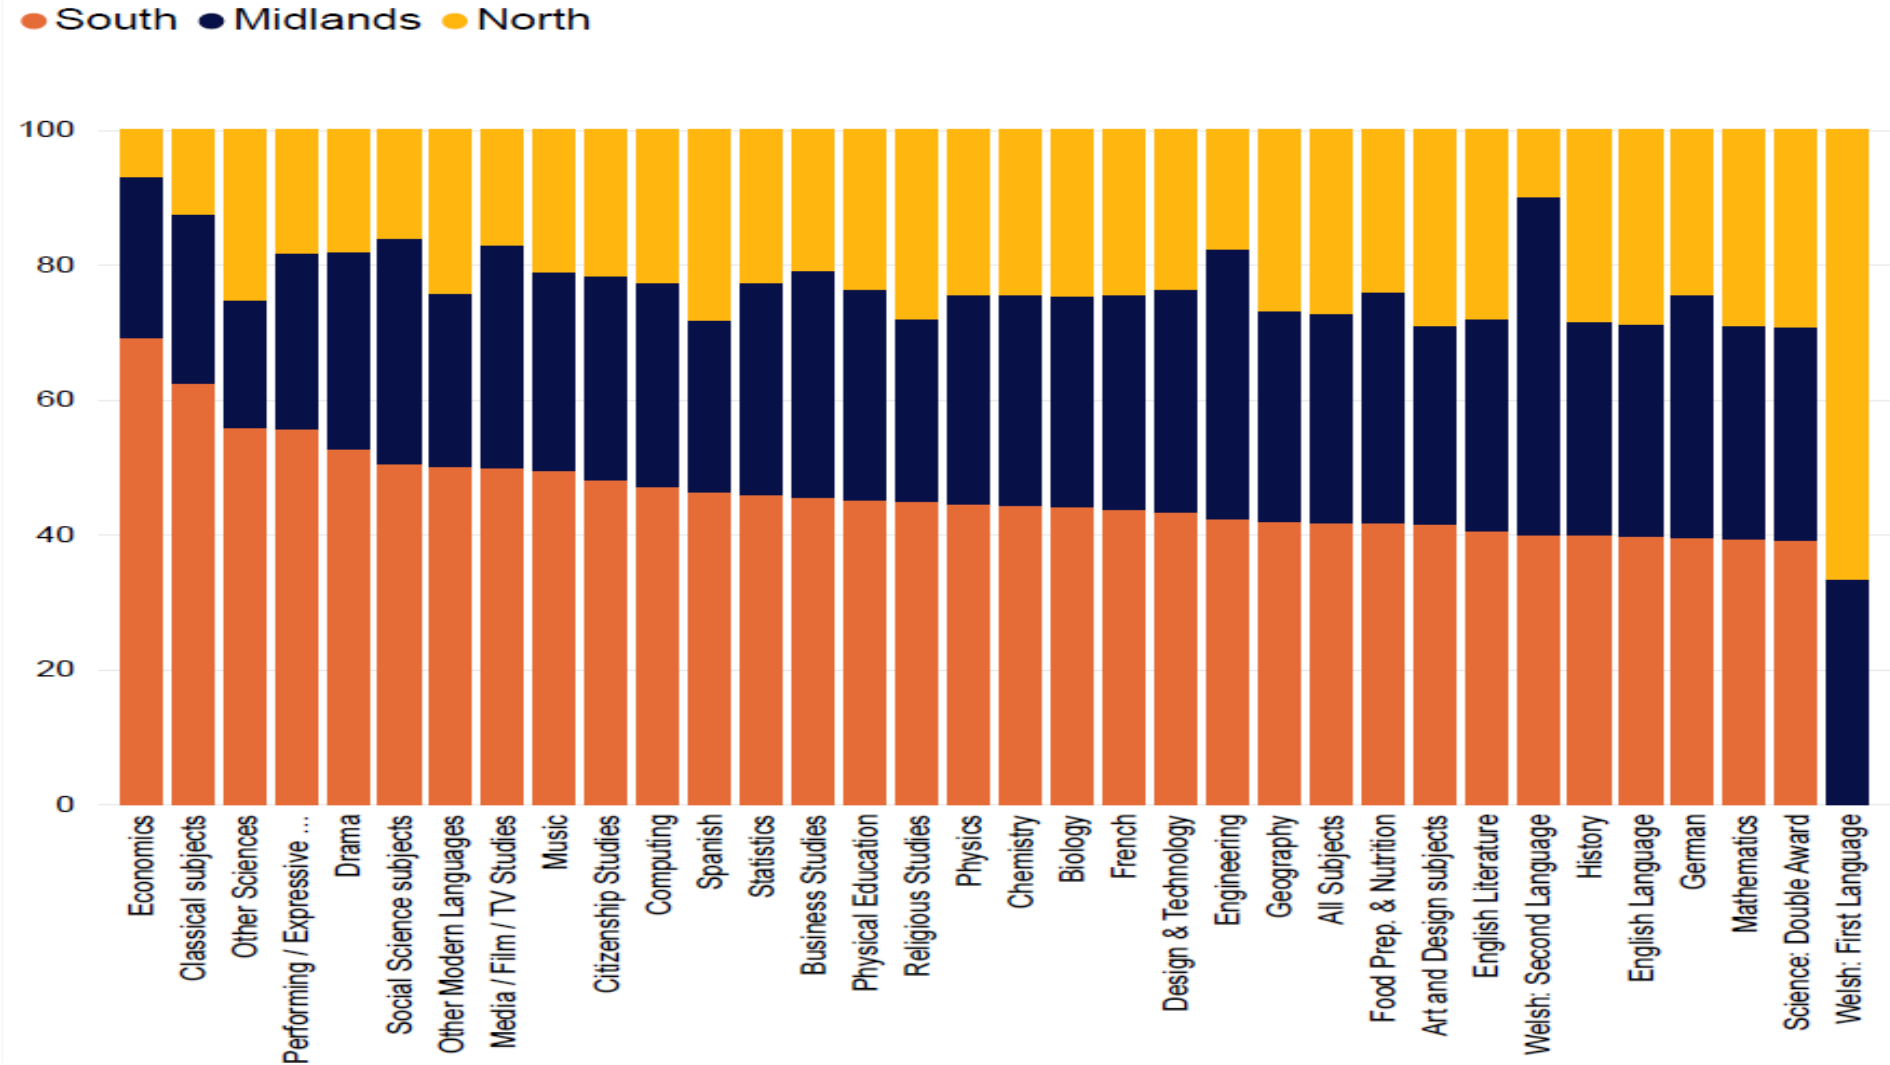

Joint Council for
Qualifications^{CIC}

GCSE

Appendices

Summer 2024

Difference between male and female GCSE subject choices

All UK, All Ages, Summer 2024

● Male ● Female

Differences in GCSE subject choice by major region in England Summer 2024

Differences between GCSE subject choices by age group

All UK, All Ages, Summer 2024

● 15 and under ● 16 ● 17 and over

GCSE results by English region summer 2024

Region	A/7	C/4	G/1
North East	17.8	65.2	98.1
North West	18.6	64.2	97.6
Yorkshire and Humber	18.3	63.9	97.3
West Midlands	18.5	63.1	97.7
East Midlands	18.3	65.1	98.0
Eastern Region	21.4	67.9	98.2
South West	21.2	69.1	98.3
South East	24.7	70.4	98.2
London	28.5	72.5	98.3

Changes at GCSE Key Grades by English Region summer 2024

Region	A/7			C/4			G/1		
	Cumulative % at grade			Cumulative % at grade			Cumulative % at grade		
	2023	2024	Change (2024-2023)	2023	2024	Change (2024-2023)	2023	2024	Change (2024-2023)
North East	17.6	17.8	0.2	65.3	65.2	-0.1	98.0	98.1	0.1
North West	18.6	18.6	0.0	64.8	64.2	-0.6	97.6	97.6	0.0
Yorkshire and Humber	18.2	18.3	0.1	64.4	63.9	-0.5	97.4	97.3	-0.1
West Midlands	18.4	18.5	0.1	63.9	63.1	-0.8	97.7	97.7	0.0
East Midlands	18.5	18.3	-0.2	65.8	65.1	-0.7	98.1	98.0	-0.1
Eastern Region	21.9	21.4	-0.5	68.6	67.9	-0.7	98.2	98.2	0.0
South West	20.8	21.2	0.4	69.2	69.1	-0.1	98.3	98.3	0.0
South East	24.4	24.7	0.3	70.7	70.4	-0.3	98.2	98.2	0.0
London	28.4	28.5	0.1	72.6	72.5	-0.1	98.2	98.3	0.1